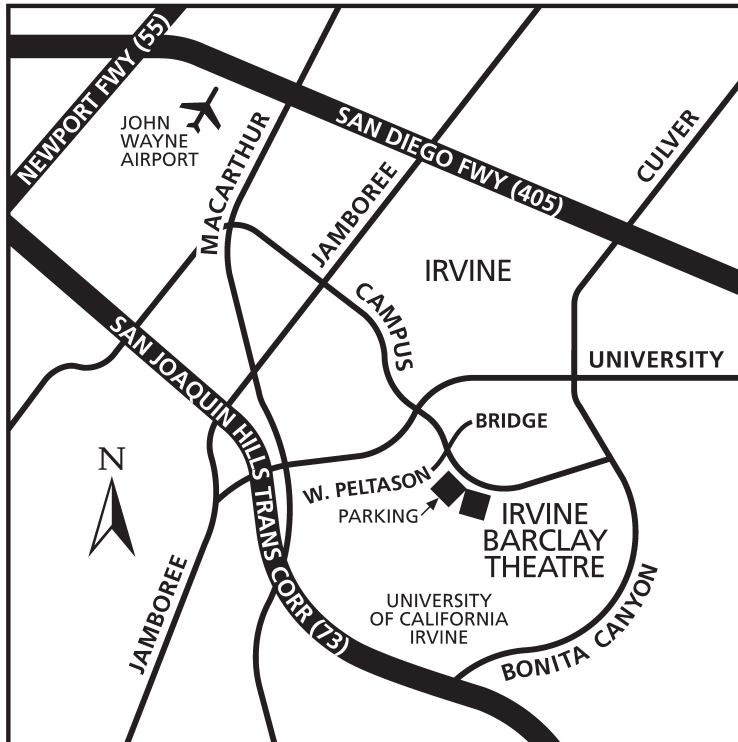

(949) 854-4646
www.thebarclay.org
info@thebarclay.org

Irvine Barclay Theatre Accessibility

The Barclay is fully accessible and can accommodate patrons who utilize wheelchairs and other mobility assistance devices. Patrons may contact the Barclay Box Office directly to discuss their options at (949) 854-4646.

Arrival and Parking

Public Parking is provided for $10-$13 in the UC Irvine Student Center Parking Structure, located directly beside the Barclay at the southeast corner of Campus Drive and West Peltason Drive. The parking structure is equipped with elevators, and there are no stairs during the 5 minute walk to the theater.

The UCI parking structure has designated spaces for people with physical disabilities. For more information please contact UCI Transportation: <http://accessibility.uci.edu/accommodations/transportation.php>

Patrons with mobility issues may be dropped off and picked up at the front of the theater plaza by the rose garden on Pereira Drive. Taxis may drop off and pick up at the front of the theater plaza on Pereira Drive. Ride sharing services should drop off and pick up at the UCI Student Center (opposite the parking structure).

Seating

The Barclay offers accessible seats for patrons with mobility impairments on both the orchestra and balcony levels. There is an elevator to the balcony. In the lobby, there are a number of benches.

Assistance Dogs

Assistance dogs may be taken into the auditorium as long as they are not blocking aisles or exits.

Listening Devices

Listening devices for amplifying stage sound are available at the concession counter free of charge. Upon arrival, please stop by and ask one of the sellers to retrieve a device.

Facilities

Restrooms are located on the main lobby level near the box office. Drinking fountains are located on either side of the main lobby staircase and on the second level.

Ushers

Ushers are located at each auditorium entrance and at designated stations in the lobby. Please consult an usher if you need assistance.